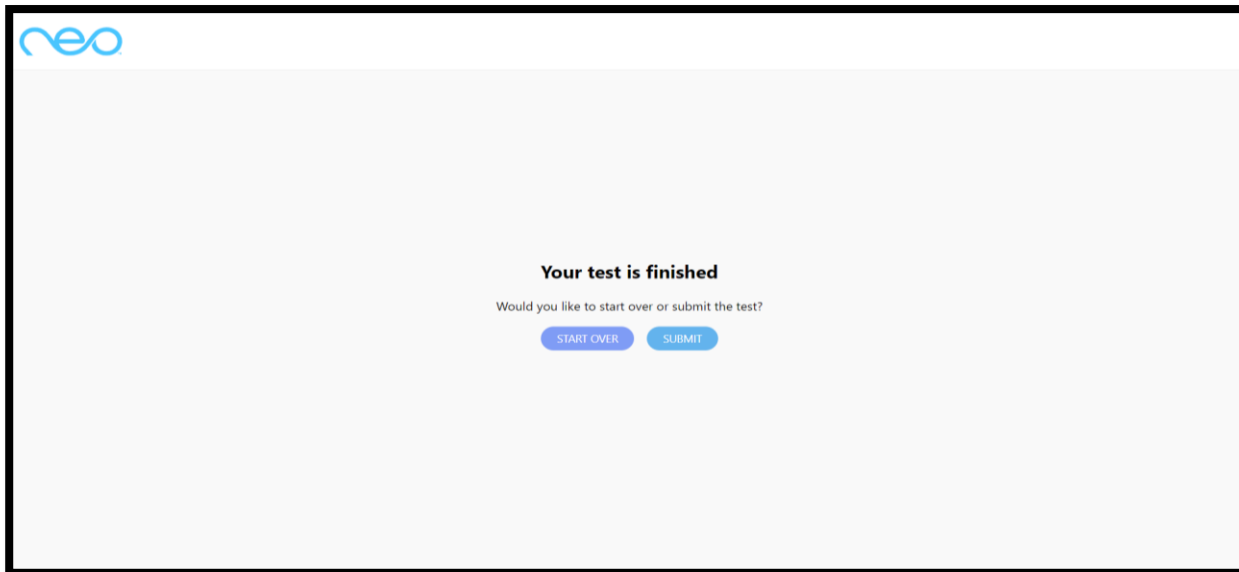

- ผู้เรียนสามารถทำข้อสอบใหม่ได้ 3 ครั้งหากไม่มั่นใจว่าทำได้ดีมากพอ